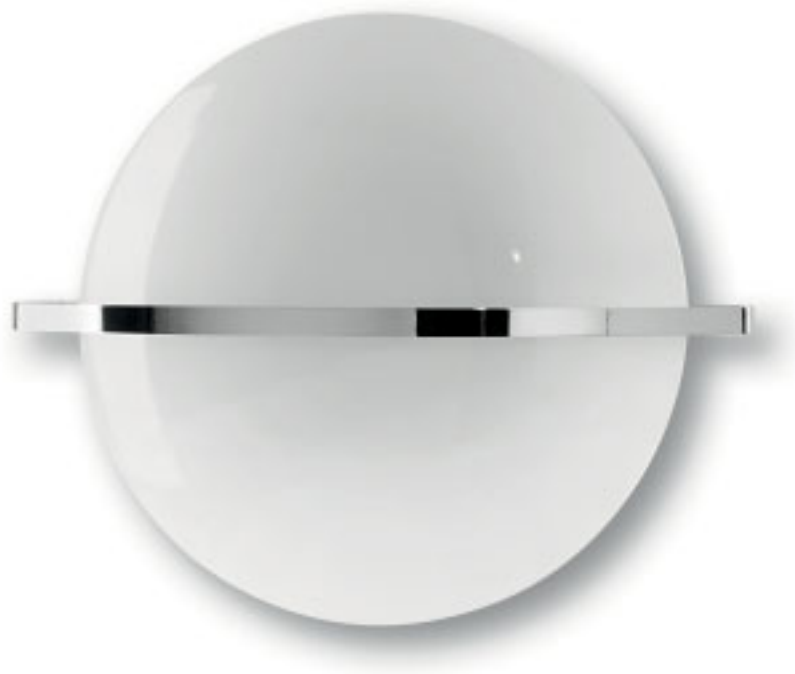

AN·TRAX IT

GRIFFE

SATURN & MOON

DESIGN PETER RANKIN

Griffe / SATURN & MOON

DESIGN PETER RANKIN

Ø 70 CM

WATT ΔT 50° [467 + 467 + 467 + 467 + 467 + 467 = 2 802]

COLOR : BIAN

INFORMAZIONI TECNICHE / TECHNICAL DETAILS / DONNÉES
TECHNIQUES / TECHNISCHE DATEN / INFORMACIONES TÉCNICAS
PAGE 217

Saturn & Moon. A highly sculptural piece, the reflection of Zen minimalism; a calm, contemplative, relaxing piece. The characterizing element of Saturn is the towel warming handle (Saturn's ring). When this towel bar is removed, Moon can decorate any room.

Saturn & Moon feature system connections that are completely hidden from view and yet still right at your fingertips: the securing system allows the radiator to be raised, providing immediate access to the valve and holder. The spherical shape of Saturn & Moon draws light from the environment, the edges of the radiator blend creating a 'halo' effect like that seen during an eclipse. The Saturn & Moon radiators can be set in any environment and are truly perfect for the home and for hotels, restaurants, cafés, clubs, bars, along extended hallways, in airports, on yachts and cruise ships and even in minuscule bathrooms.

Saturn & Moon. Une pièce hautement sculpturale, de minimalisme zen, sereine, contemplative, relaxante.

Saturn incorpore la grosse poignée porte-serviettes (l'anneau de Saturne) comme élément caractérisant.